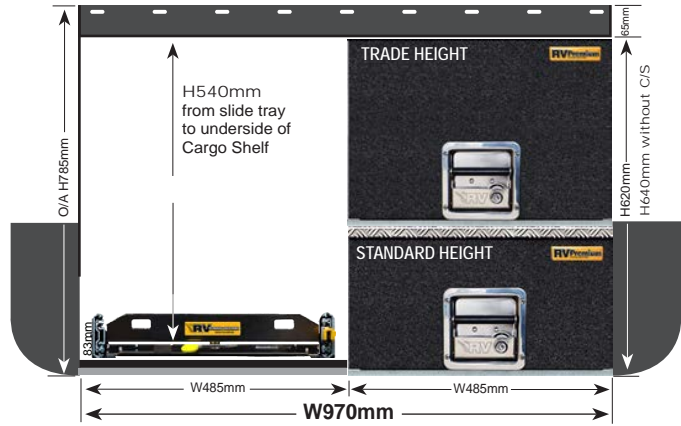

EASY ACCESS COMBO 2 (EAC-2)

PRODUCT SPECS

EAC-2 WAGONS

RIGHT:
These Standard Height
W970mm EAC-2 systems
are suitable for:
Landcruiser 76 Series
Prado 95
Prado 120
Prado 150
Kluger
Territory
Colorado 7
MU-X
Pathfinder

*THIS CONFIGURATION IS
ALSO AVAILABLE FOR
UTILITIES.*

LEFT:
These Standard Height
W1020mm EAC-2 systems
are suitable for:
Landcruiser 80 Series
Landcruiser 100 Series
Landcruiser 200 Series
Landcruiser 300 Series
GQ / GU Patrol
Y62 Patrol
D-Max
*THIS CONFIGURATION IS
ALSO AVAILABLE FOR ALL
UTILITIES.*