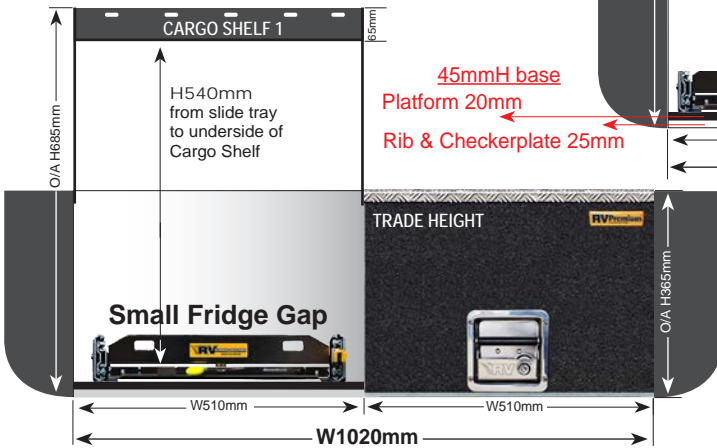

1020mm Wide Systems

RIGHT:
These Trade Height W970mm EAC-1 systems are suitable for:

- Mitsubishi MK / ML Triton
- Isuzu D-Max Dual Cab
- GreatWall V-Series Dual Cab
- Jeep JK Wrangler 2 Door
- Holden Rodeo

LEFT:
These Trade Height W1020mm EAC-1 systems are suitable for:

- Nissan D22 / D40
- Nissan NP300
- Ford PX Ranger
- Mazda B3000/BT50
- Mitsubishi MN / MQ Triton
- Toyota Hilux
- Isuzu D-Max