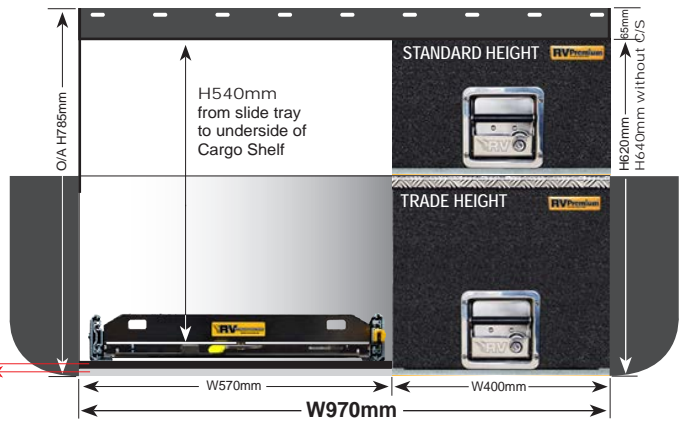

EASY ACCESS COMBO 2 (EAC-2)

PRODUCT SPECS

EAC-2 UTES

These Easy Access Combo 2 systems (EAC-2) are based on a Trade Height bottom drawer with Standard Height top drawer OR optional Trade Height Top Drawer (+$110).

RIGHT:
These W970mm EAC-2 systems have a Trade Height bottom drawer and Standard Height top drawer. Suitable for:
Mitsubishi MK / ML Triton
Isuzu D-Max Dual Cab
GreatWall V-Series Dual Cab

LEFT:
These W1020mm EAC-2 systems have a Trade Height bottom drawer and Standard Height top drawer. Suitable for:
Nissan D22 / D40
Nissan NP300
Ford PX Ranger
Mazda B3000/BT50
Mitsubishi MN / MQ Triton
Toyota Hilux
D-Max