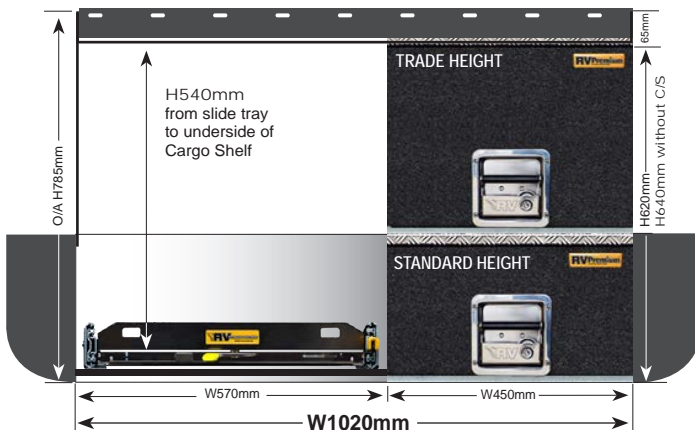

EASY ACCESS COMBO 2 (EAC-2)

PRODUCT SPECS

EAC-2 WAGONS

RIGHT:
These Standard Height
W970mm EAC-2 systems
are suitable for:
Landcruiser 76 Series
Prado 95
Prado 120
Prado 150
Kluger
Territory
Colorado 7
MU-X
Pathfinder

*THIS CONFIGURATION IS
ALSO AVAILABLE FOR
UTILITIES.*

LEFT:
These Standard Height
W1020mm EAC-2 systems
are suitable for:
Landcruiser 80 Series
Landcruiser 100 Series
Landcruiser 200 Series
Landcruiser 300 Series
GQ / GU Patrol
Y62 Patrol
D-Max
*THIS CONFIGURATION IS
ALSO AVAILABLE FOR ALL
UTILITIES.*