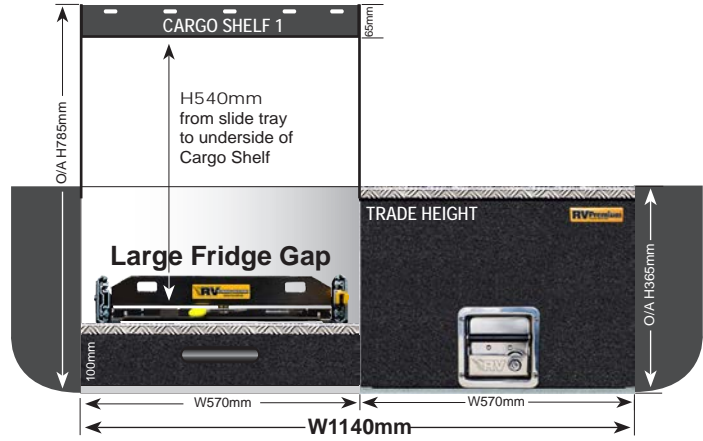

EASY ACCESS COMBO 1 (EAC-1)

PRODUCT SPECS

EAC-1 UTES - W1140mm

This Easy Access Combo 1 system (EAC-1) is based on a Trade Height system. No small gap option available for 1140mm wide system.

RIGHT:
This Trade Height W1140mm EAC-1 system is suitable for:

- VW Amarok
- Dodge Ram
- Ford Next Gen Ranger (No Tub Liner or Roller Shutter)
- Mercedes X-Class

1140mm Wide System