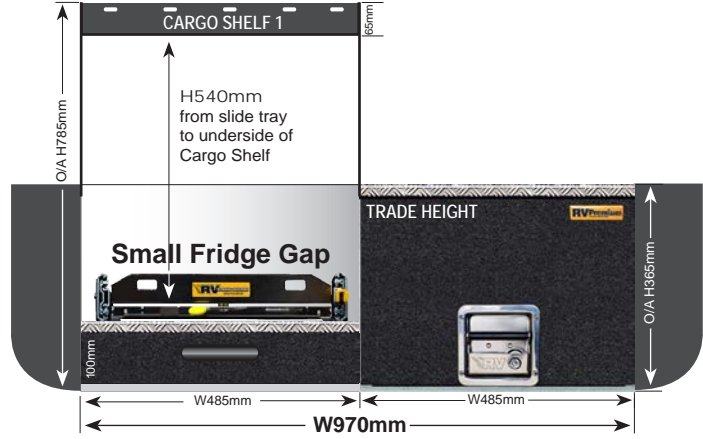

EASY ACCESS COMBO 1 (EAC-1)

PRODUCT SPECS

EAC-1 UTES - W970mm & W1020mm

These Easy Access Combo 1 systems (EAC-1) are based on a Trade Height system.

970mm Wide Systems