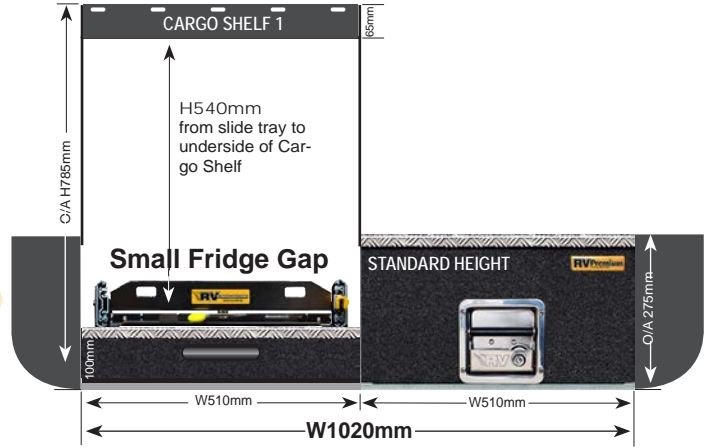

EAC-1 WAGONS - W1020mm

These Easy Access Combo 1 systems (EAC-1) are based on a Standard Height system.
Widths available: 900mm, 970mm or 1020mm. NOTE: 1140mm not available in wagons.

1020mm Wide Systems

RIGHT:
These Standard Height
W1020mm EAC-1 systems are
suitable for:
Toyota Landcruiser 80 Series
Toyota Landcruiser 100 Series
Toyota Landcruiser 200 Series
Toyota Landcruiser 300 Series
Nissan GQ / GU Patrol
Nissan Y62 Patrol

*THIS CONFIGURATION IS
ALSO AVAILABLE FOR ALL
UTILITIES.*