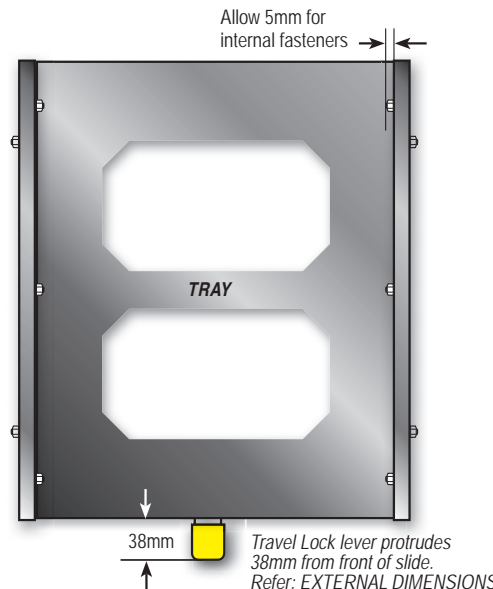

PREMIUM HEAVY DUTY FREE STANDING SLIDES

WEIGHT RATINGS (HEAVY DUTY SLIDES)

Whilst the manufacturers of these runners rate them at 250kg per pair, RV recommend an evenly distributed weight of 100kg on our HD slide units.