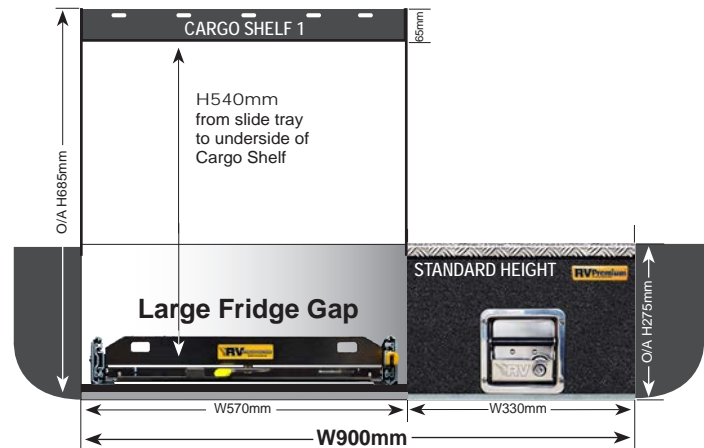

EASY ACCESS COMBO 1 (EAC-1)

PRODUCT SPECS

EAC-1 WAGONS W900mm & W970mm

These Easy Access Combo 1 systems (EAC-1) are based on a Standard Height system. Widths available: 900mm, 970mm or 1020mm. NOTE: 1140mm not available in wagons.

RIGHT:
Standard Height W900mm
EAC-1 systems suitable for:

- Ford Everest (2015-2021)
- Landrover Discovery 3 & 4
- Mitsubishi Challenger
- Mitsubishi Pajero Sport
- Suzuki Vitara

THIS CONFIGURATION IS ALSO AVAILABLE FOR UTILITIES.

900mm Wide Systems