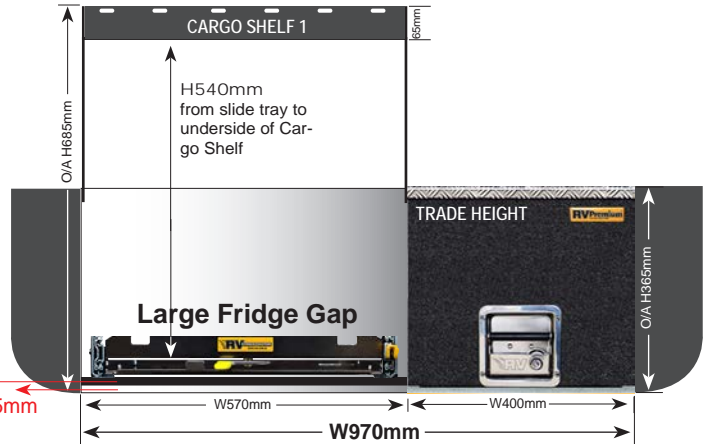

EASY ACCESS COMBO 1 (EAC-1)

PRODUCT SPECS

EAC-1 UTES - W970mm & W1020mm

These Easy Access Combo 1 systems (EAC-1) are based on a Trade Height system.

970mm Wide Systems