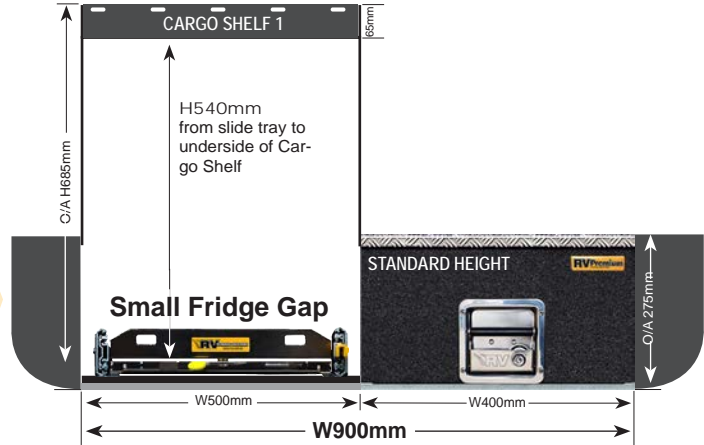

EASY ACCESS COMBO 1 (EAC-1)

PRODUCT SPECS

EAC-1 WAGONS W900mm & W970mm

These Easy Access Combo 1 systems (EAC-1) are based on a Standard Height system. Widths available: 900mm, 970mm or 1020mm. NOTE: 1140mm not available in wagons.

RIGHT:
Standard Height W900mm
EAC-1 systems suitable for:

- Ford Everest (2015-2021)
- Landrover Discovery 3 & 4
- Mitsubishi Challenger
- Mitsubishi Pajero Sport
- Suzuki Vitara

THIS CONFIGURATION IS ALSO AVAILABLE FOR UTILITIES.

900mm Wide Systems