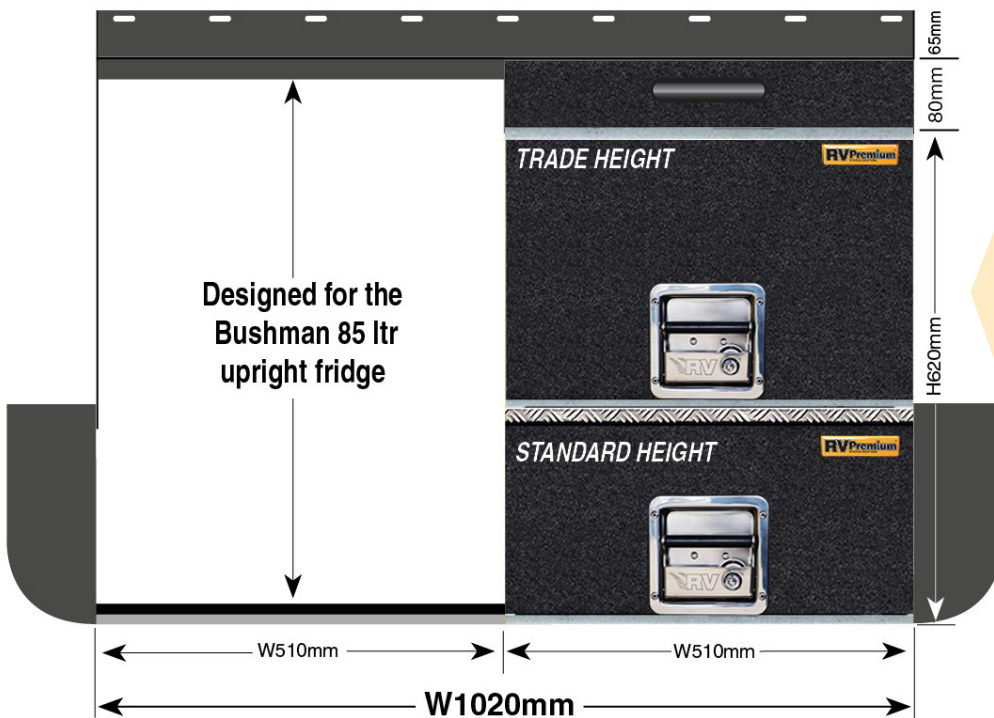

Designed for the Bushman 85 ltr upright fridge