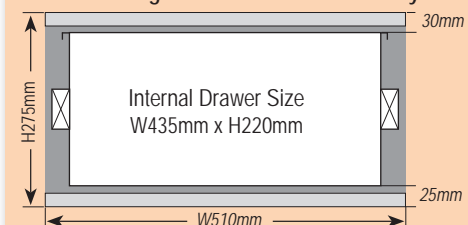

Standard Height Drawer: W510 / W1020 System