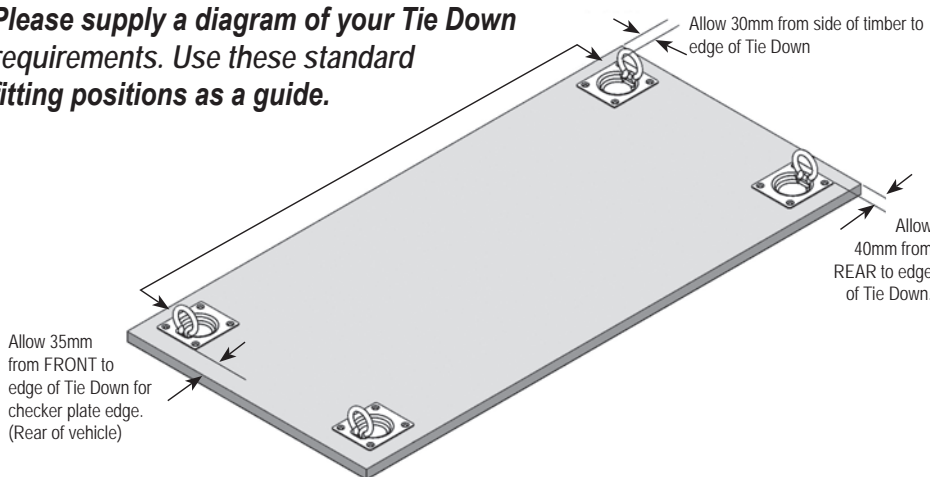

TIE DOWN POINTS – STANDARD POSITIONS

Please supply a diagram of your Tie Down requirements. Use these standard fitting positions as a guide.