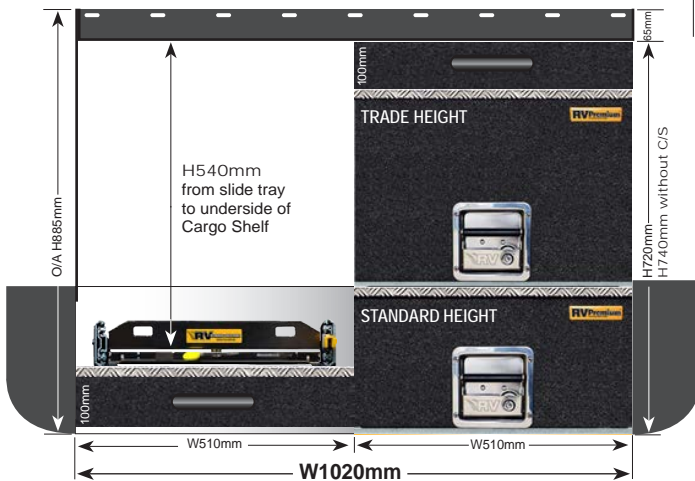

EASY ACCESS COMBO 2 (EAC-2)

PRODUCT SPECS

EAC-2 WAGONS

RIGHT:
These Standard Height
W970mm EAC-2 systems
are suitable for:
Landcruiser 76 Series
Prado 95
Prado 120
Prado 150
Kluger
Territory
Colorado 7
MU-X
Pathfinder

*THIS CONFIGURATION IS
ALSO AVAILABLE FOR
UTILITIES.*

LEFT:
These Standard Height
W1020mm EAC-2 systems
are suitable for:
Landcruiser 80 Series
Landcruiser 100 Series
Landcruiser 200 Series
Landcruiser 300 Series
GQ / GU Patrol
Y62 Patrol
D-Max
*THIS CONFIGURATION IS
ALSO AVAILABLE FOR ALL
UTILITIES.*