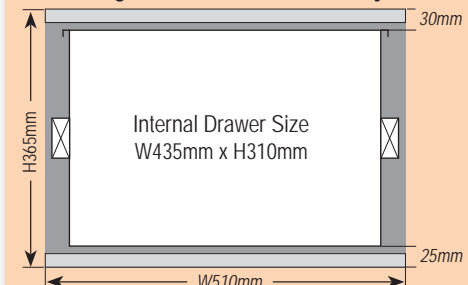

Trade Height Drawer: W510 / W1020 System