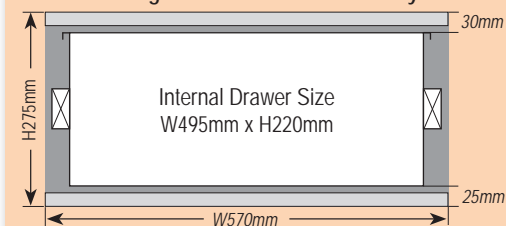

Trade Height Drawer: W570 / W1140 System

EASY ACCESS COMBO 1 (EAC-1)

PRODUCT SPECS

EAC-1 WAGONS W900mm & W970mm

These Easy Access Combo 1 systems (EAC-1) are based on a Standard Height system. Widths available: 900mm, 970mm or 1020mm. NOTE: 1140mm not available in wagons.