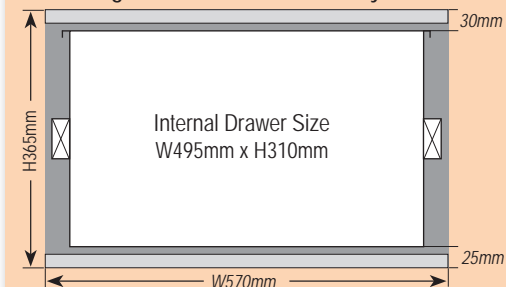

Trade Height Drawer: W570 / W1140 System