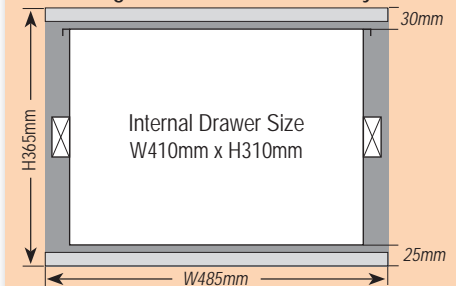

Trade Height Drawer: W485 / W970 System