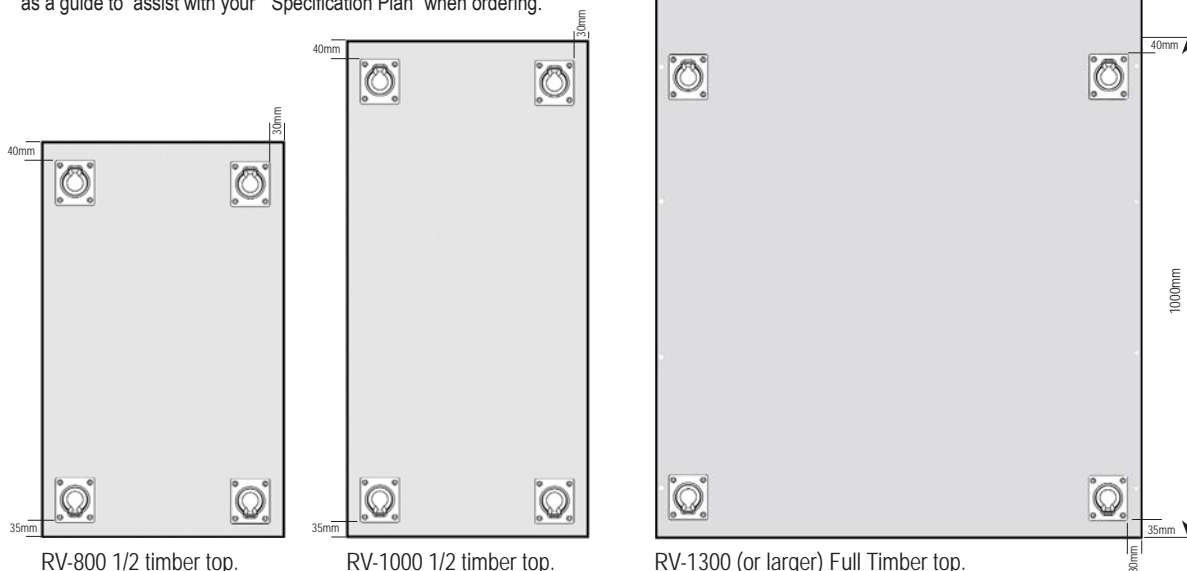

EXTRA TIE DOWNS:

- RRP $18.00 supply only
- RRP $30.00 fitted

NOTE: TIE DOWN POINTS POSITIONS MUST BE SPECIFIED WITH ANY ORDER.

BELOW: Examples of **STANDARD** Tie Down positions. Use these as a guide to assist with your "Specification Plan" when ordering.