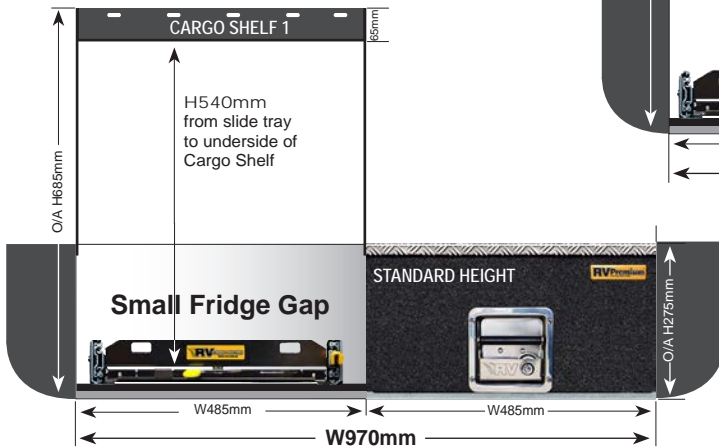

970mm Wide Systems

LEFT:
Standard Height W970mm EAC-1
systems suitable for:

- Toyota Landcruiser 70 Series
- Toyota Landcruiser 76 Series
- Toyota Prado 95, 120, 150
- Toyota Kluger
- Ford Territory
- Holden Colorado 7
- Isuzu MU-X
- **Nissan Pathfinder (R51)**
- Ford Next-Gen Everest
- Mitsubishi Pajero (N-Series)
- Toyota Fortuner

THIS CONFIGURATION IS ALSO AVAILABLE FOR UTILITIES.