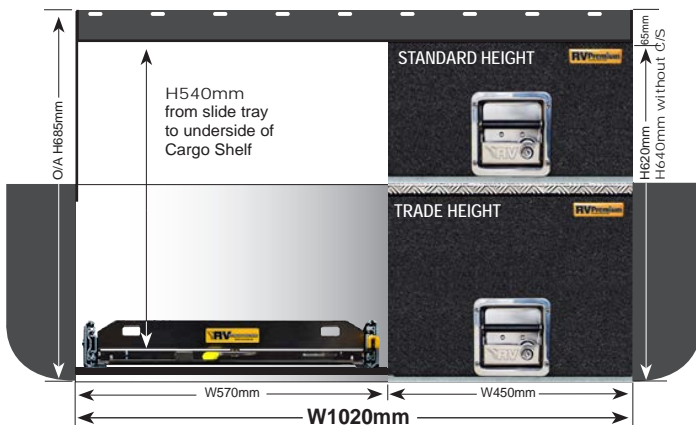

EASY ACCESS COMBO 2 (EAC-2)

PRODUCT SPECS

EAC-2 UTES

These Easy Access Combo 2 systems (EAC-2) are based on a Trade Height bottom drawer with Standard Height top drawer OR optional Trade Height Top Drawer (+$110).

RIGHT:
These W970mm EAC-2 systems have a Trade Height bottom drawer and Standard Height top drawer. Suitable for:
Mitsubishi MK / ML Triton
Isuzu D-Max Dual Cab
GreatWall V-Series Dual Cab

LEFT:
These W1020mm EAC-2 systems have a Trade Height bottom drawer and Standard Height top drawer. Suitable for:
Nissan D22 / D40
Nissan NP300
Ford PX Ranger
Mazda B3000/BT50
Mitsubishi MN / MQ Triton
Toyota Hilux
D-Max