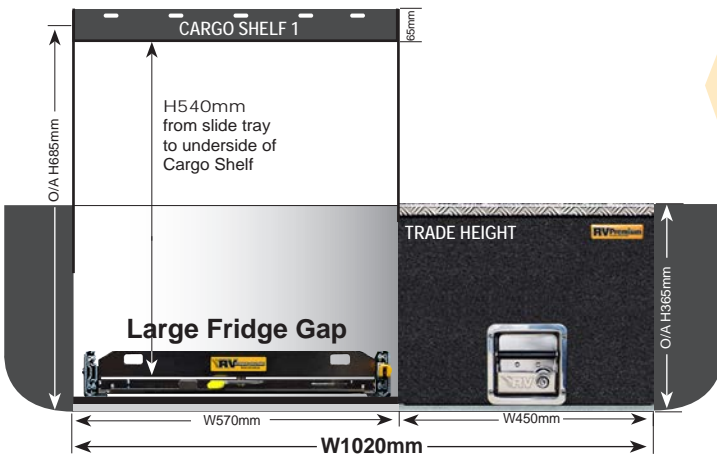

1020mm Wide Systems

RIGHT:
These Trade Height W970mm EAC-1 systems are suitable for:

- Mitsubishi MK / ML Triton
- Isuzu D-Max Dual Cab
- GreatWall V-Series Dual Cab
- Jeep JK Wrangler 2 Door
- Holden Rodeo

LEFT:
These Trade Height W1020mm EAC-1 systems are suitable for:

- Nissan D22 / D40
- Nissan NP300
- Ford PX Ranger
- Mazda B3000/BT50
- Mitsubishi MN / MQ Triton
- Toyota Hilux
- Isuzu D-Max