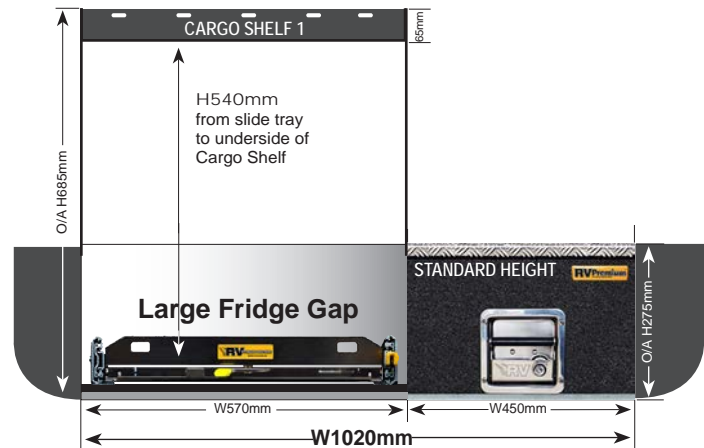

EAC-1 WAGONS - W1020mm

These Easy Access Combo 1 systems (EAC-1) are based on a Standard Height system.
Widths available: 900mm, 970mm or 1020mm. NOTE: 1140mm not available in wagons.

1020mm Wide Systems

RIGHT:
These Standard Height
W1020mm EAC-1 systems are
suitable for:
Toyota Landcruiser 80 Series
Toyota Landcruiser 100 Series
Toyota Landcruiser 200 Series
Toyota Landcruiser 300 Series
Nissan GQ / GU Patrol
Nissan Y62 Patrol

*THIS CONFIGURATION IS
ALSO AVAILABLE FOR ALL
UTILITIES.*