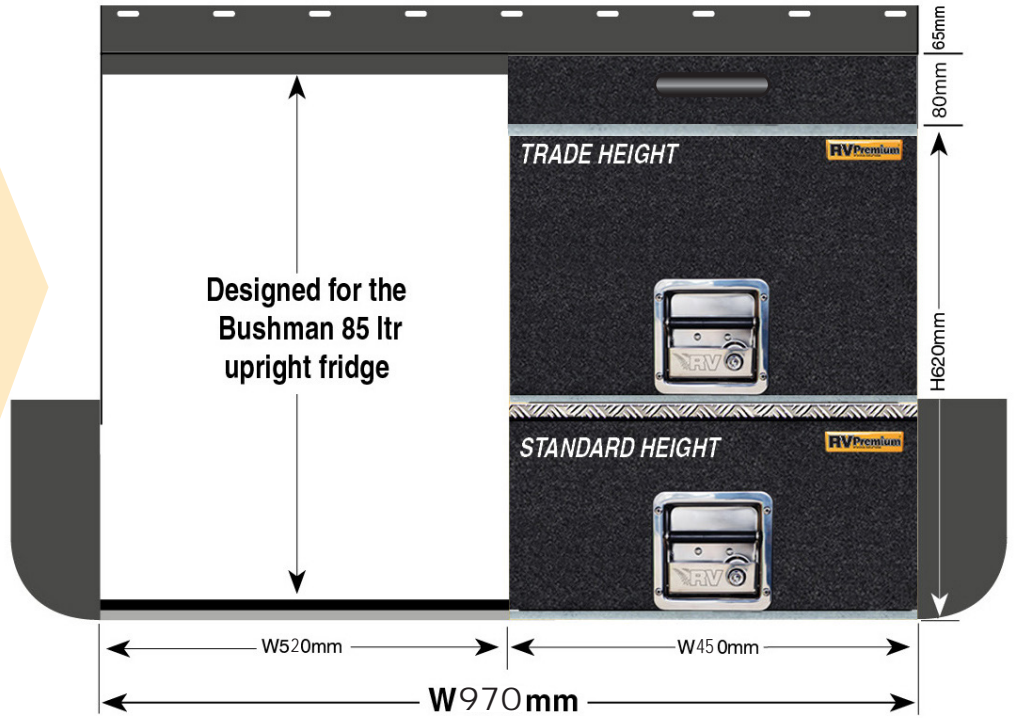

TOURER 1 COMBO (TOURER-1)

PRODUCT SPECS

TOURER-1 FOR LISTED WAGONS ONLY

The Tourer 1 system (TOURER-1) is based on a Standard Height bottom drawer, Trade Height middle drawer AND Slimline Top Drawer, 85Ltr Bushman Upright Fridge and Double Cargo Shelf. ALSO INCLUDES EXTENSION TABLE AND DRAWER LID FOR BOTTOM DRAWER

RIGHT:
This W970mm TOURER-1 system is suitable for:

- Toyota Landcruiser 76 Series
- Toyota Prado 95 Series
- Toyota Prado 120 Series
- Toyota Prado 150 Series (Except ZR 3 Door SWB)