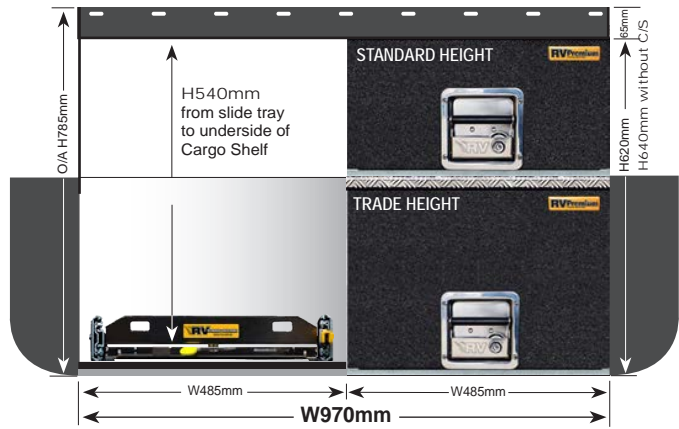

EASY ACCESS COMBO 2 (EAC-2)

PRODUCT SPECS

EAC-2 UTES

These Easy Access Combo 2 systems (EAC-2) are based on a Trade Height bottom drawer with Standard Height top drawer OR optional Trade Height Top Drawer (+$110).

RIGHT:
These W970mm EAC-2 systems have a Trade Height bottom drawer and Standard Height top drawer. Suitable for:
Mitsubishi MK / ML Triton
Isuzu D-Max Dual Cab
GreatWall V-Series Dual Cab

LEFT:
These W1020mm EAC-2 systems have a Trade Height bottom drawer and Standard Height top drawer. Suitable for:
Nissan D22 / D40
Nissan NP300
Ford PX Ranger
Mazda B3000/BT50
Mitsubishi MN / MQ Triton
Toyota Hilux
D-Max