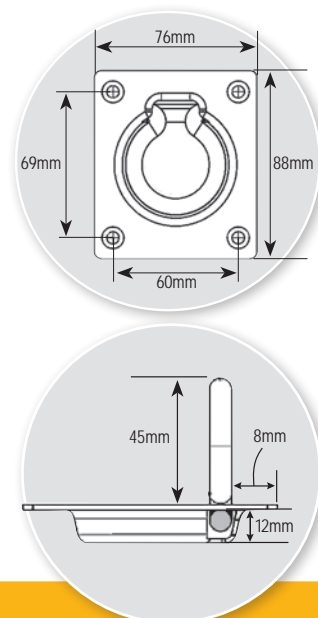

TIE DOWN POINTS – STANDARD POSITIONS

Please supply a diagram of your Tie Down requirements. Use these standard fitting positions as a guide.