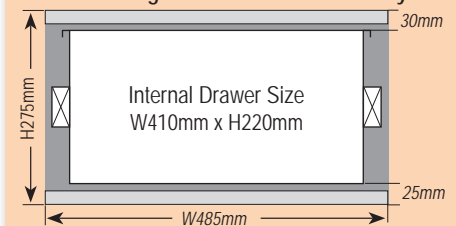

SLIMLINE DRAWER DIMENSIONS

Length	Drawer Unit Dimensions O/A	Single Drawer I/D
PA-S-1	L900 x W485 x H100	L810mm x W395mm x H65mm
PA-S-2	L900 x W570 x H100	L810mm x W480mm x H65mm
PA-S-3	L1000 x W510 x H100	L910mm x W420mm x H65mm
PA-S-4	L1000 x W570 x H100	L910mm x W480mm x H65mm

Standard Height Drawer: W485 / W970 System