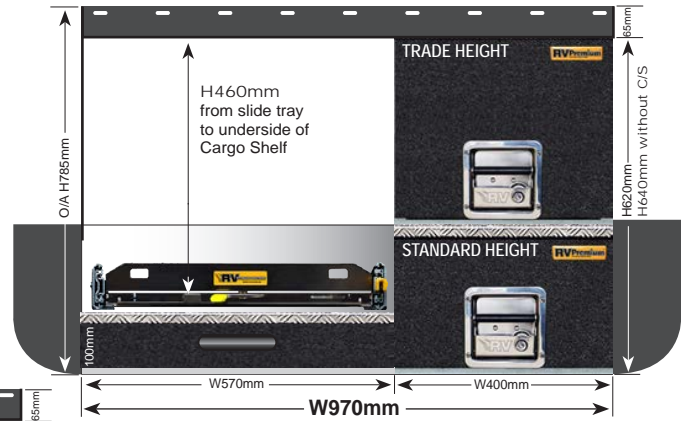

EASY ACCESS COMBO 2 (EAC-2)

PRODUCT SPECS

EAC-2 WAGONS

RIGHT:
These Standard Height
W970mm EAC-2 systems
are suitable for:
Landcruiser 76 Series
Prado 95
Prado 120
Prado 150
Kluger
Territory
Colorado 7
MU-X
Pathfinder

*THIS CONFIGURATION IS
ALSO AVAILABLE FOR
UTILITIES.*

LEFT:
These Standard Height
W1020mm EAC-2 systems
are suitable for:
Landcruiser 80 Series
Landcruiser 100 Series
Landcruiser 200 Series
Landcruiser 300 Series
GQ / GU Patrol
Y62 Patrol
D-Max
*THIS CONFIGURATION IS
ALSO AVAILABLE FOR ALL
UTILITIES.*