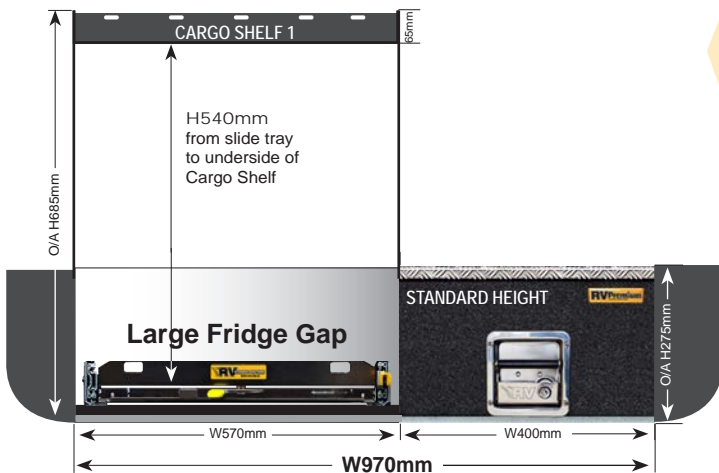

970mm Wide Systems

LEFT:
Standard Height W970mm EAC-1
systems suitable for:

- Toyota Landcruiser 70 Series
- Toyota Landcruiser 76 Series
- Toyota Prado 95, 120, 150
- Toyota Kluger
- Ford Territory
- Holden Colorado 7
- Isuzu MU-X
- **Nissan Pathfinder (R51)**
- Ford Next-Gen Everest
- Mitsubishi Pajero (N-Series)
- Toyota Fortuner

THIS CONFIGURATION IS ALSO AVAILABLE FOR UTILITIES.