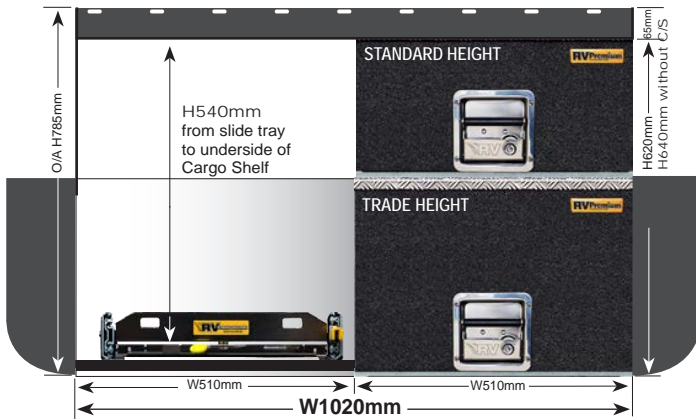

EASY ACCESS COMBO 2 (EAC-2)

PRODUCT SPECS

EAC-2 UTES

These Easy Access Combo 2 systems (EAC-2) are based on a Trade Height bottom drawer with Standard Height top drawer OR optional Trade Height Top Drawer (+$110).

RIGHT:
These W970mm EAC-2 systems have a Trade Height bottom drawer and Standard Height top drawer. Suitable for:
Mitsubishi MK / ML Triton
Isuzu D-Max Dual Cab
GreatWall V-Series Dual Cab

LEFT:
These W1020mm EAC-2 systems have a Trade Height bottom drawer and Standard Height top drawer. Suitable for:
Nissan D22 / D40
Nissan NP300
Ford PX Ranger
Mazda B3000/BT50
Mitsubishi MN / MQ Triton
Toyota Hilux
D-Max