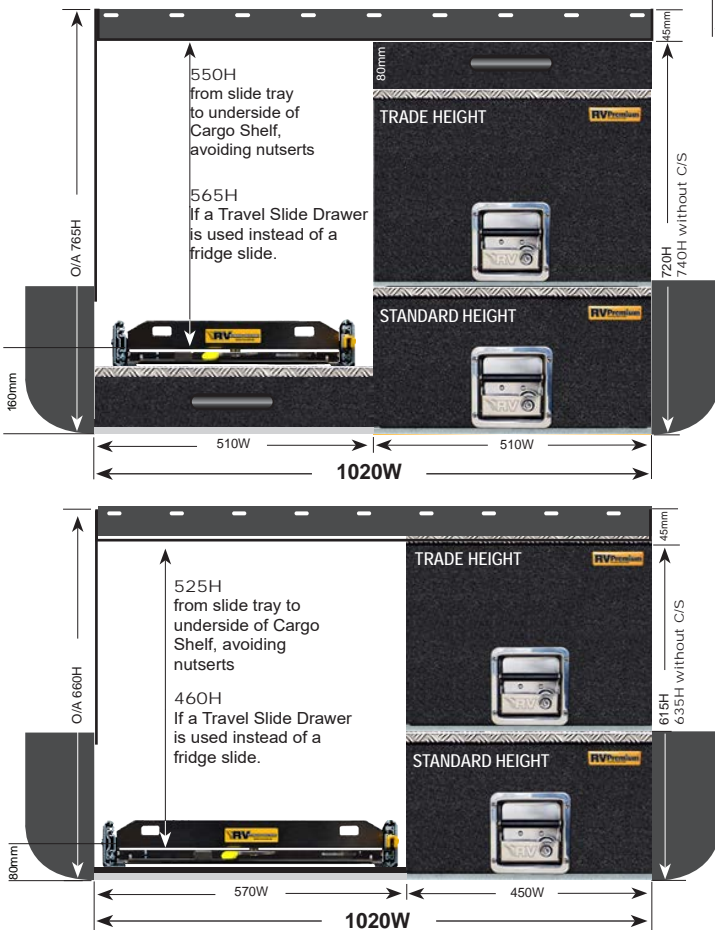

EASY ACCESS COMBO 2 (EAC-2)

PRODUCT SPECS

EAC-2 WAGONS

These Easy Access Combo 2 systems (EAC-2) are based on a Standard Height bottom drawer with Trade Height top drawer OR optional Trade Height Bottom Drawer (+$110).

RIGHT:
These Standard Height 970W EAC-2 systems are suitable for:
Landcruiser 76 Series
Prado 95
Prado 120
Prado 150
Kluger
Territory
Colorado 7
MU-X
Pathfinder

THIS CONFIGURATION IS ALSO AVAILABLE FOR UTILITIES.

LEFT:
These Standard Height 1020W EAC-2 systems are suitable for:

- Landcruiser 80 Series
- Landcruiser 100 Series
- Landcruiser 200 Series
- Landcruiser 300 Series
- GQ / GU Patrol
- Y62 Patrol
- D-Max

THIS CONFIGURATION IS ALSO AVAILABLE FOR ALL UTILITIES.