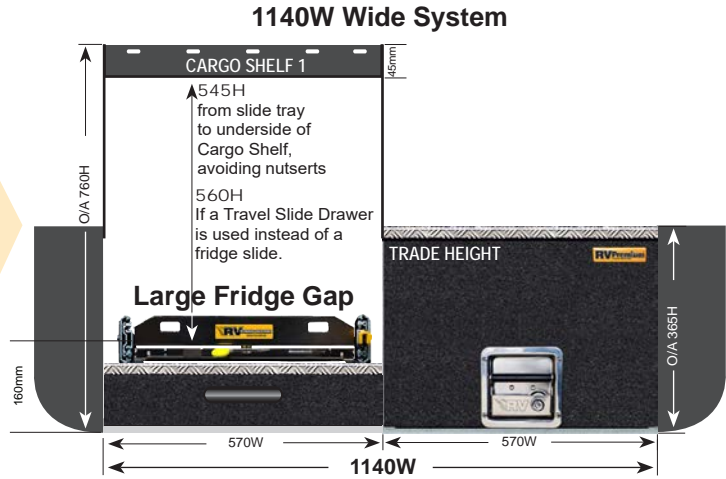

EASY ACCESS COMBO 1 (EAC-1)

PRODUCT SPECS

EAC-1 UTES - 1140W

This Easy Access Combo 1 system (EAC-1) is based on a Trade Height system. No small gap option available for 1140W wide system.

RIGHT:
This Trade Height 1140W EAC-1 system is suitable for:

- VW Amarok
- Dodge Ram
- Ford Next Gen Ranger (No Tub Liner or Roller Shutter)
- Mercedes X-Class