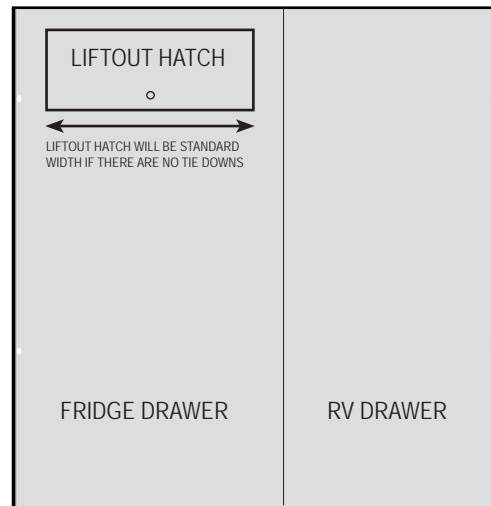

FRIDGE DRAWER COMBO TIMBER TOP WITHOUT TIE DOWNS

EXTRA TIE DOWNS:

- RRP $18.00 supply only • RRP $30.00 fitted

NOTE: TIE DOWN POINTS WILL COME INSTALLED IN THE STANDARD POSITIONS SHOWN BELOW UNLESS OTHERWISE SPECIFIED. A $50 FEE APPLIES TO CUSTOM POSITIONING

BELOW: Examples of STANDARD Tie Down positions. Use these as a guide to assist with your "Specification Plan" when ordering.

BELOW: NO Tie Downs - Liftout hatch behind fridge drawer will be the full width specified.