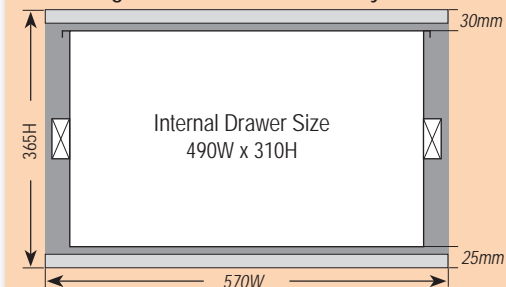

Trade Height Drawer: 570W / 1140W System