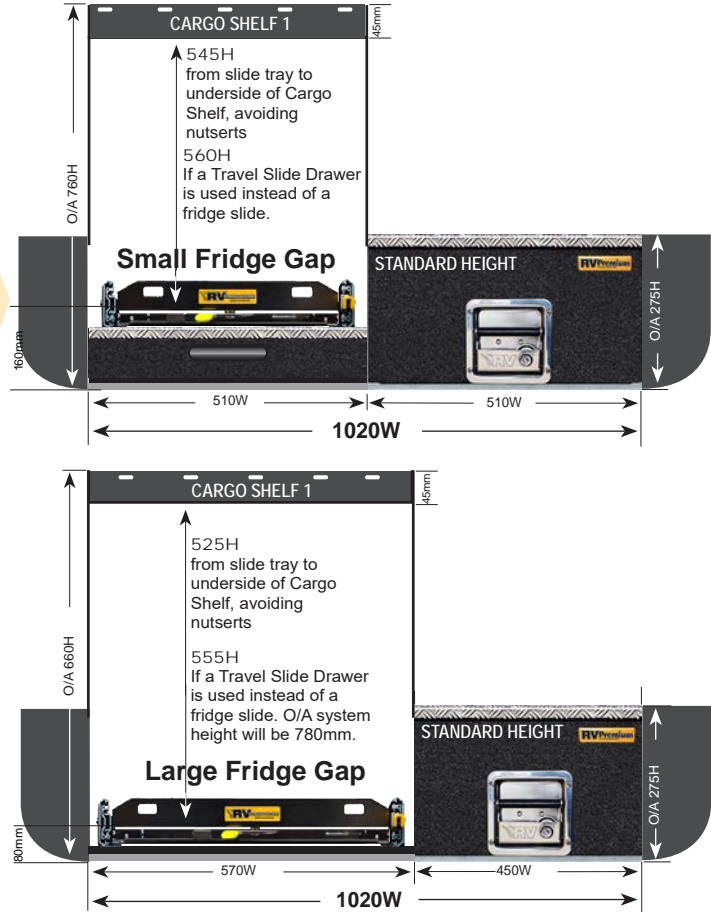

EAC-1 WAGONS - 1020W

These Easy Access Combo 1 systems (EAC-1) are based on a Standard Height system.
Widths available: 900W, 970W or 1020W. NOTE: 1140W not available in wagons.

1020W Wide Systems

RIGHT:
These Standard Height
1020W EAC-1 systems are
suitable for:
Toyota Landcruiser 80 Series
Toyota Landcruiser 100 Series
Toyota Landcruiser 200 Series
Toyota Landcruiser 300 Series
Nissan GQ / GU Patrol
Nissan Y62 Patrol

*THIS CONFIGURATION IS
ALSO AVAILABLE FOR ALL
UTILITIES.*