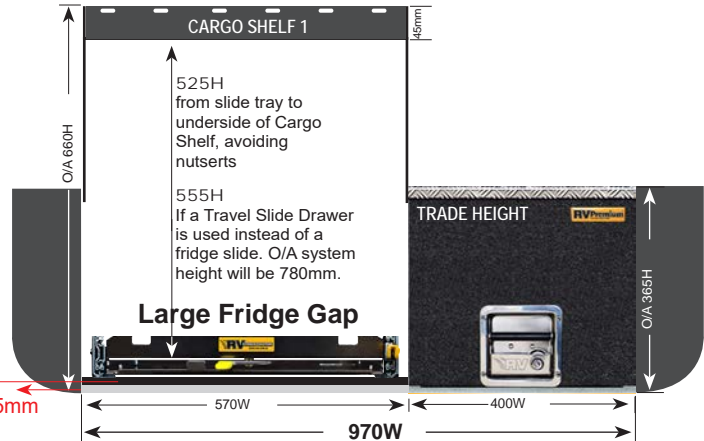

EASY ACCESS COMBO 1 (EAC-1)

PRODUCT SPECS

EAC-1 UTES - 970W & 1020W

These Easy Access Combo 1 systems (EAC-1) are based on a Trade Height system.

970W Wide Systems