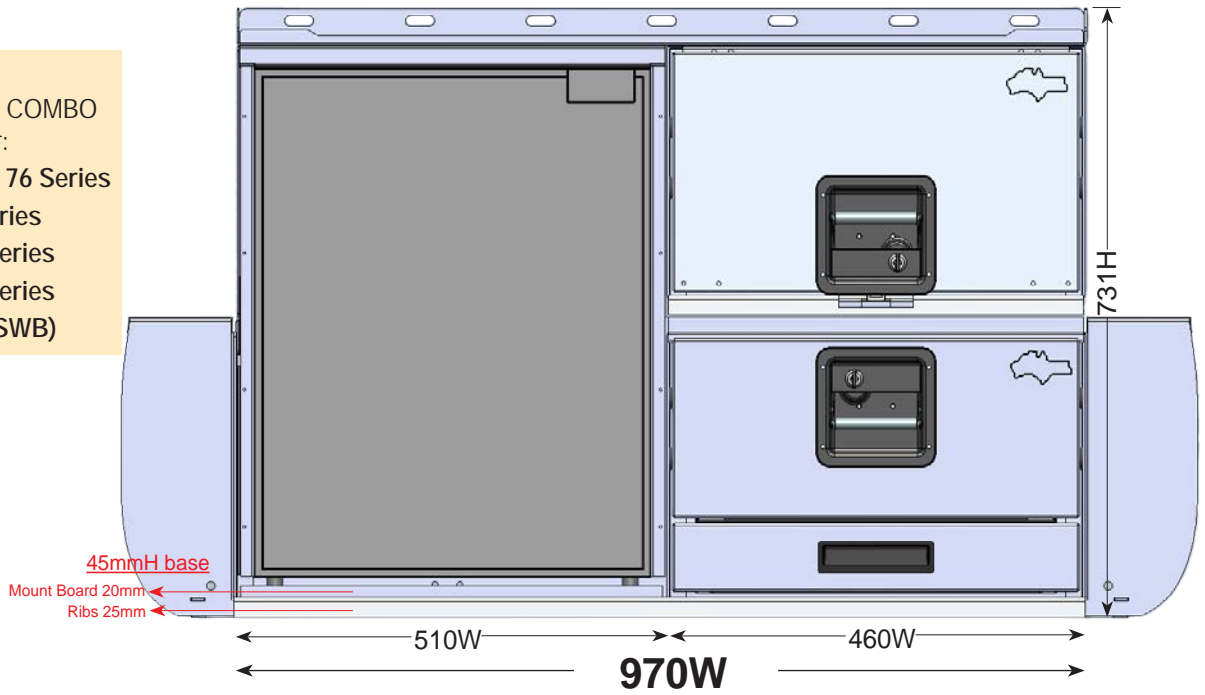

TOURER COMBO

PRODUCT SPECS

TOURER COMBO FOR LISTED WAGONS ONLY

The Tourer Combo system is based on a Slimline Pantry bottom drawer, Standard Height middle drawer AND Trade Height Top Drawer, 85Lt Bushman Upright Fridge and Double Cargo Shelf. **ALSO INCLUDES EXTENSION TABLE AND DRAWER LIDS FOR SLIMLINE & STANDARD DRAWERS**

RIGHT:
This 970W TOURER COMBO system is suitable for:
Toyota Landcruiser 76 Series
Toyota Prado 95 Series
Toyota Prado 120 Series
Toyota Prado 150 Series
(Except ZR 3 Door SWB)

LEFT:
This 1020W TOURER COMBO system is suitable for:
Nissan Patrol GQ
Nissan Patrol GU
Nissan Patrol Y62
Toyota Landcruiser 60 Series
Toyota Landcruiser 80 Series
Toyota Landcruiser 100 Series
Toyota Landcruiser 200 Series
Toyota Landcruiser 300 Series
Ineos Grenadier