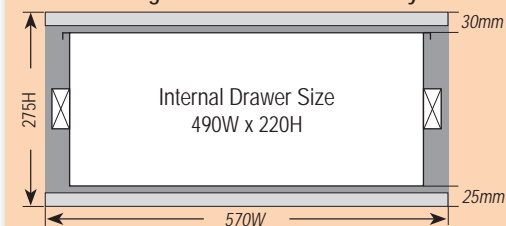

Standard Height Drawer: 485W / 970W System

Trade Height Drawer: 485W / 970W System

Standard Height Drawer: 510W / 1020W System

Trade Height Drawer: 510W / 1020W System

Standard Height Drawer: 570W / 1140W System