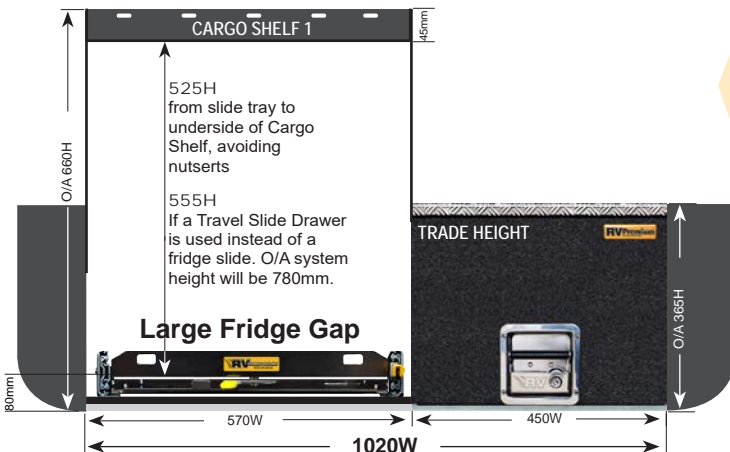

RIGHT:
These Trade Height 970W EAC-1 systems are suitable for:

- Mitsubishi MK / ML Triton
- Isuzu D-Max Dual Cab
- GreatWall V-Series Dual Cab
- Jeep JK Wrangler 2 Door
- Holden Rodeo

LEFT:
These Trade Height 1020W EAC-1 systems are suitable for:

- Nissan D22 / D40
- Nissan NP300
- Ford PX Ranger
- Mazda B3000/BT50
- Mitsubishi MN / MQ Triton
- Toyota Hilux
- Isuzu D-Max