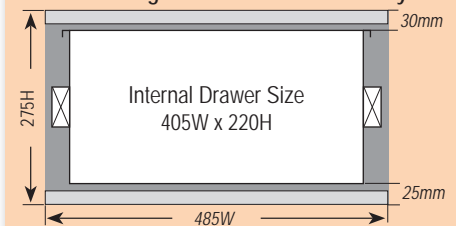

SLIMLINE DRAWER DIMENSIONS

Length	Drawer Unit Dimensions O/A	Single Drawer I/D
PA-S-1	900L x 485W x 100H	810L x 395W x 65H
PA-S-2	900L x 570W x 100H	810L x 480W x 65H
PA-S-3	1000L x 510W x 100H	910L x 420W x 65H
PA-S-4	1000L x 570W x 100H	910L x 480W x 65H

Standard Height Drawer: 485W / 970W System