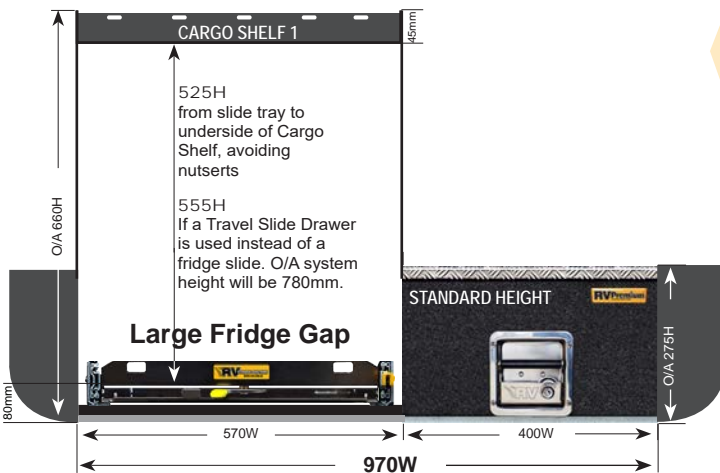

970W Wide Systems

RIGHT:
Standard Height 900W EAC-1 systems suitable for:

- Ford Everest (2015-2021)
- Landrover Discovery 3 & 4
- Mitsubishi Challenger
- Mitsubishi Pajero Sport
- Suzuki Vitara

THIS CONFIGURATION IS ALSO AVAILABLE FOR UTILITIES.

LEFT:
Standard Height 970W EAC-1 systems suitable for:

- Toyota Landcruiser 70 Series
- Toyota Landcruiser 76 Series
- Toyota Prado 95, 120, 150
- Toyota Kluger
- Ford Territory
- Holden Colorado 7
- Isuzu MU-X
- Nissan Pathfinder (R51)
- Ford Next-Gen Everest
- Mitsubishi Pajero (N-Series)
- Toyota Fortuner

THIS CONFIGURATION IS ALSO AVAILABLE FOR UTILITIES.