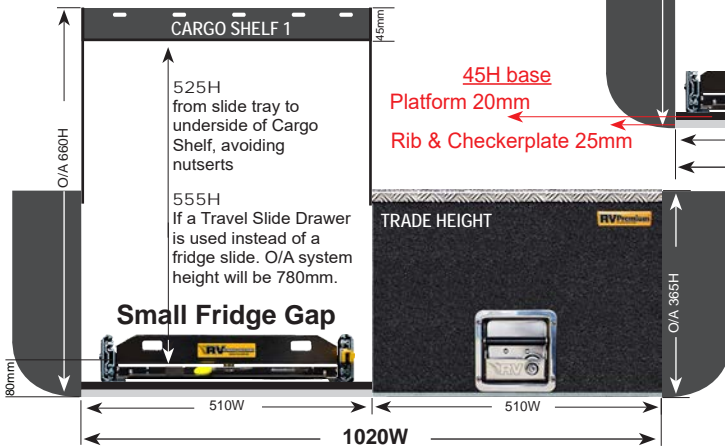

1020W Wide Systems

45H base
Platform 20mm
Rib & Checkerplate 25mm