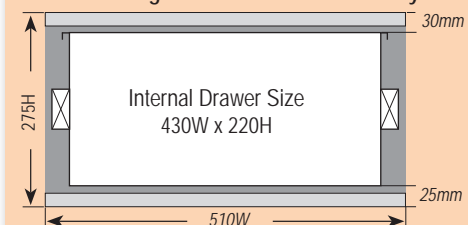

Standard Height Drawer: 510W / 1020W System