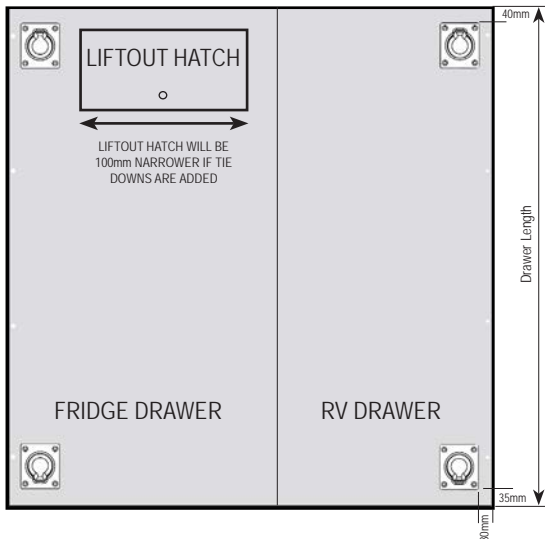

EXTRA TIE DOWNS:

- RRP $18.00 supply only • RRP $30.00 fitted

NOTE: TIE DOWN POINTS WILL COME INSTALLED IN THE STANDARD POSITIONS SHOWN BELOW UNLESS OTHERWISE SPECIFIED. A $50 FEE APPLIES TO CUSTOM POSITIONING

BELOW: Examples of STANDARD Tie Down positions. Use these as a guide to assist with your "Specification Plan" when ordering.

BELOW: NO Tie Downs - Liftout hatch behind fridge drawer will be the full width specified.

FRIDGE DRAWER COMBO TIMBER TOP WITH TIE DOWNS