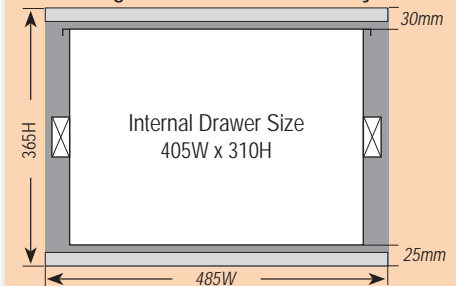

Trade Height Drawer: 485W / 970W System