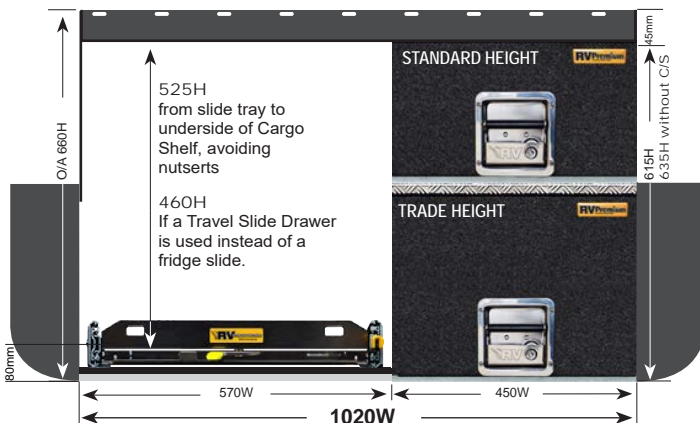

LEFT:
These 1020W EAC-2 systems have a Trade Height bottom drawer and Standard Height top drawer. Suitable for:
Nissan D22 / D40
Nissan NP300
Ford PX Ranger
Mazda B3000/BT50
Mitsubishi MN / MQ Triton
Toyota Hilux
D-Max