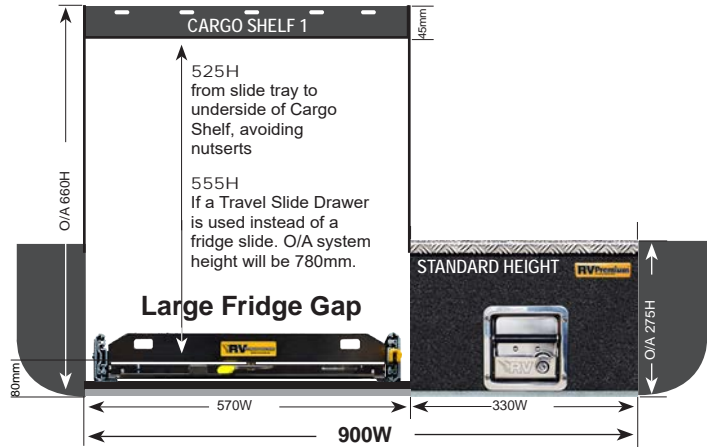

EASY ACCESS COMBO 1 (EAC-1)

PRODUCT SPECS

EAC-1 WAGONS 900W & 970W

These Easy Access Combo 1 systems (EAC-1) are based on a Standard Height system.
Widths available: 900W, 970W or 1020W. NOTE: 1140W not available in wagons.

900mm Wide Systems