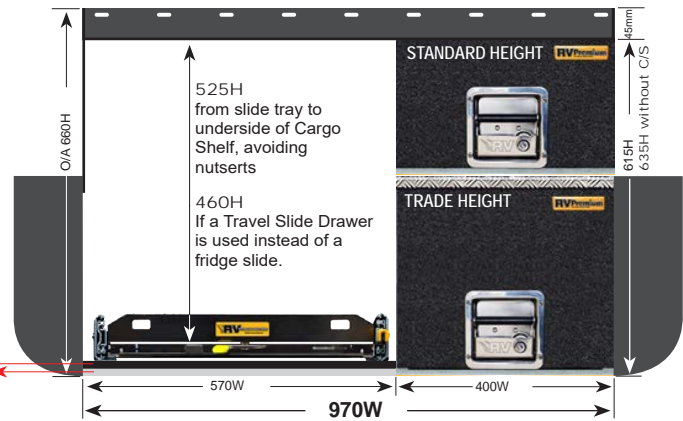

EASY ACCESS COMBO 2 (EAC-2)

PRODUCT SPECS

EAC-2 UTES

These Easy Access Combo 2 systems (EAC-2) are based on a Trade Height bottom drawer with Standard Height top drawer OR optional Trade Height Top Drawer (+$110).

RIGHT:
These 970W EAC-2 systems have a Trade Height bottom drawer and Standard Height top drawer. Suitable for:
Mitsubishi MK / ML Triton
Isuzu D-Max Dual Cab
GreatWall V-Series Dual Cab

45H base
20mm ← 25mm ←