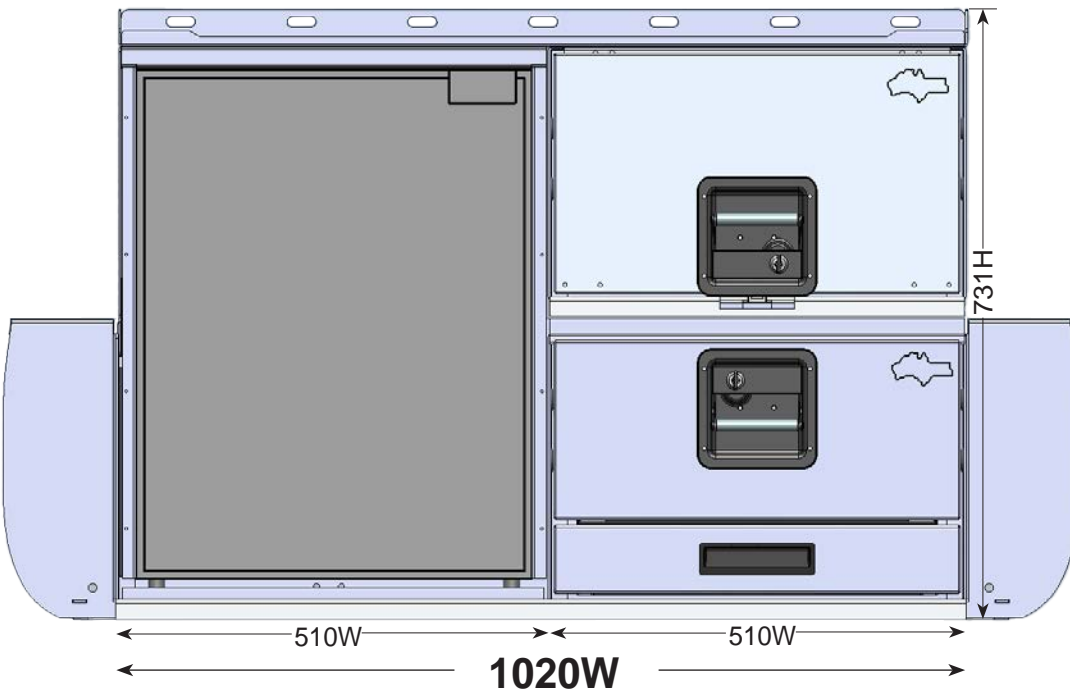

TOURER COMBO

PRODUCT SPECS

TOURER COMBO FOR LISTED WAGONS ONLY

The Tourer Combo system is based on a Slimline Pantry bottom drawer, Standard Height middle drawer AND Trade Height Top Drawer, 85Lt Bushman Upright Fridge and Double Cargo Shelf. **ALSO INCLUDES EXTENSION TABLE AND DRAWER LIDS FOR SLIMLINE & STANDARD DRAWERS**

RIGHT:
This 970W TOURER COMBO system is suitable for:
Toyota Landcruiser 76 Series
Toyota Prado 95 Series
Toyota Prado 120 Series
Toyota Prado 150 Series
(Except ZR 3 Door SWB)

LEFT:
This 1020W TOURER COMBO system is suitable for:
Nissan Patrol GQ
Nissan Patrol GU
Nissan Patrol Y62
Toyota Landcruiser 60 Series
Toyota Landcruiser 80 Series
Toyota Landcruiser 100 Series
Toyota Landcruiser 200 Series
Toyota Landcruiser 300 Series
Ineos Grenadier