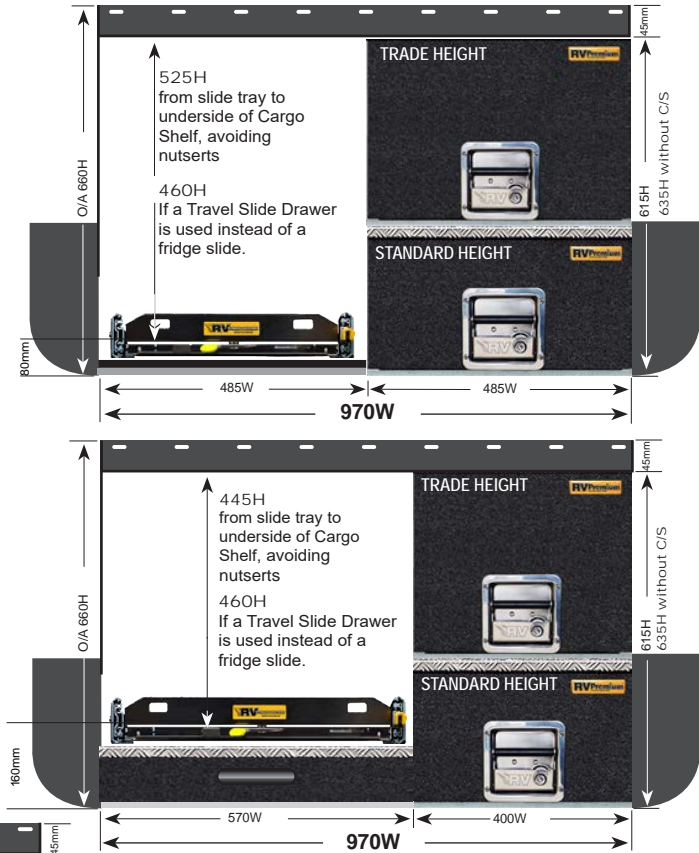

EASY ACCESS COMBO 2 (EAC-2)

PRODUCT SPECS

EAC-2 WAGONS

These Easy Access Combo 2 systems (EAC-2) are based on a Standard Height bottom drawer with Trade Height top drawer OR optional Trade Height Bottom Drawer (+$110).

RIGHT:
These Standard Height 970W EAC-2 systems are suitable for:
Landcruiser 76 Series
Prado 95
Prado 120
Prado 150
Kluger
Territory
Colorado 7
MU-X
Pathfinder

THIS CONFIGURATION IS ALSO AVAILABLE FOR UTILITIES.

LEFT:
These Standard Height 1020W EAC-2 systems are suitable for:

- Landcruiser 80 Series
- Landcruiser 100 Series
- Landcruiser 200 Series
- Landcruiser 300 Series
- GQ / GU Patrol
- Y62 Patrol
- D-Max

THIS CONFIGURATION IS ALSO AVAILABLE FOR ALL UTILITIES.