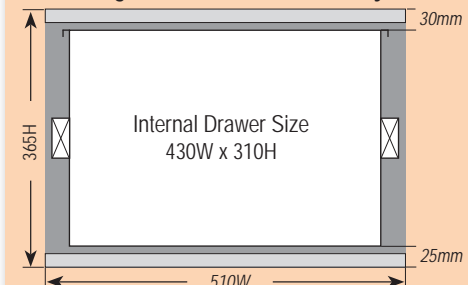

Standard Height Drawer: 485W / 970W System

Trade Height Drawer: 485W / 970W System

Standard Height Drawer: 510W / 1020W System

Trade Height Drawer: 510W / 1020W System

Standard Height Drawer: 570W / 1140W System