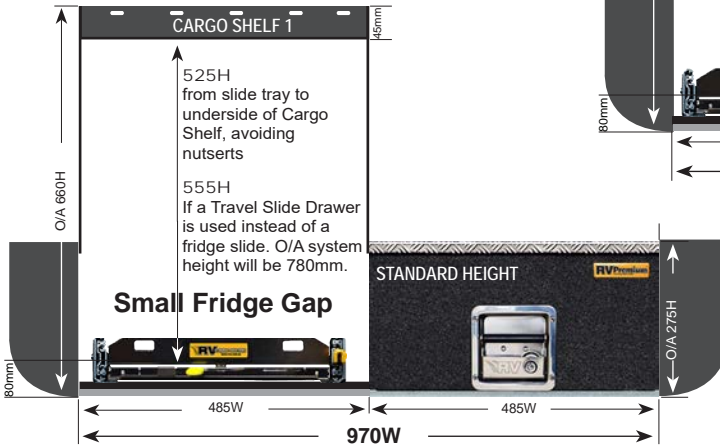

970W Wide Systems

RIGHT:
Standard Height 900W EAC-1 systems suitable for:

- Ford Everest (2015-2021)
- Landrover Discovery 3 & 4
- Mitsubishi Challenger
- Mitsubishi Pajero Sport
- Suzuki Vitara

THIS CONFIGURATION IS ALSO AVAILABLE FOR UTILITIES.

LEFT:
Standard Height 970W EAC-1 systems suitable for:

- Toyota Landcruiser 70 Series
- Toyota Landcruiser 76 Series
- Toyota Prado 95, 120, 150
- Toyota Kluger
- Ford Territory
- Holden Colorado 7
- Isuzu MU-X
- Nissan Pathfinder (R51)
- Ford Next-Gen Everest
- Mitsubishi Pajero (N-Series)
- Toyota Fortuner

THIS CONFIGURATION IS ALSO AVAILABLE FOR UTILITIES.