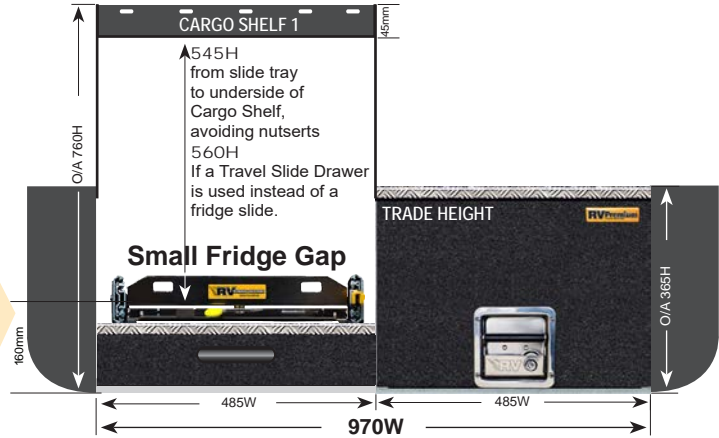

EASY ACCESS COMBO 1 (EAC-1)

PRODUCT SPECS

EAC-1 UTES - 970W & 1020W

These Easy Access Combo 1 systems (EAC-1) are based on a Trade Height system.

970W Wide Systems