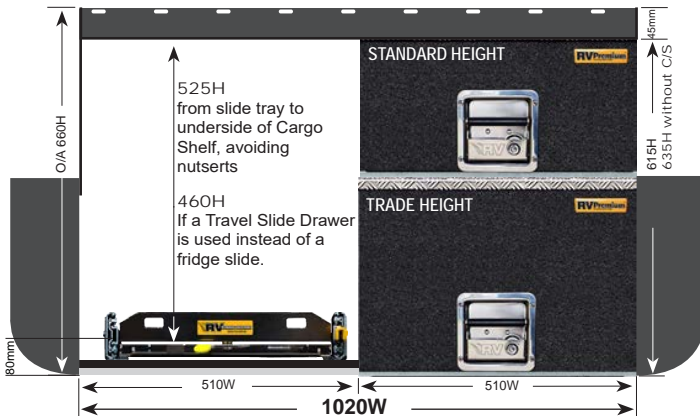

LEFT:
These 1020W EAC-2 systems have a Trade Height bottom drawer and Standard Height top drawer. Suitable for:
Nissan D22 / D40
Nissan NP300
Ford PX Ranger
Mazda B3000/BT50
Mitsubishi MN / MQ Triton
Toyota Hilux
D-Max