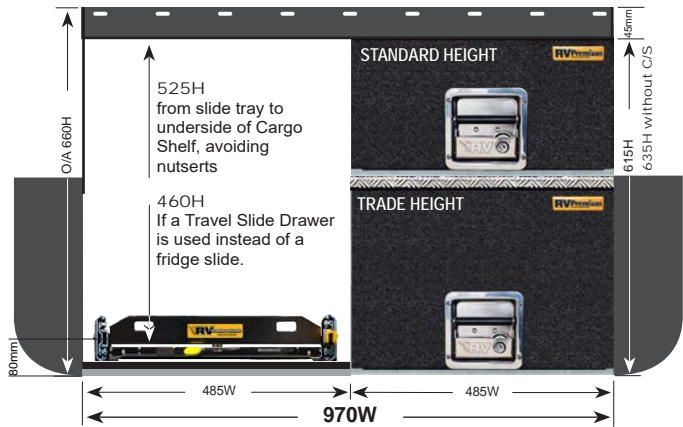

EASY ACCESS COMBO 2 (EAC-2)

PRODUCT SPECS

EAC-2 UTES

These Easy Access Combo 2 systems (EAC-2) are based on a Trade Height bottom drawer with Standard Height top drawer OR optional Trade Height Top Drawer (+$110).

RIGHT:
These 970W EAC-2 systems have a Trade Height bottom drawer and Standard Height top drawer. Suitable for:
Mitsubishi MK / ML Triton
Isuzu D-Max Dual Cab
GreatWall V-Series Dual Cab

45H base
20mm ← 25mm ←