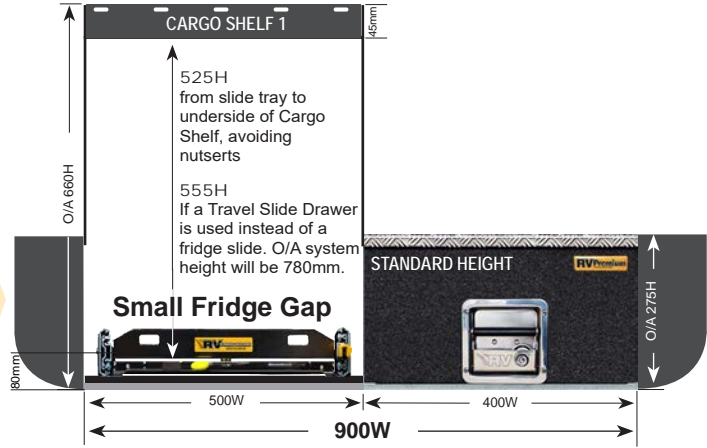

EASY ACCESS COMBO 1 (EAC-1)

PRODUCT SPECS

EAC-1 WAGONS 900W & 970W

These Easy Access Combo 1 systems (EAC-1) are based on a Standard Height system.
Widths available: 900W, 970W or 1020W. NOTE: 1140W not available in wagons.

900mm Wide Systems